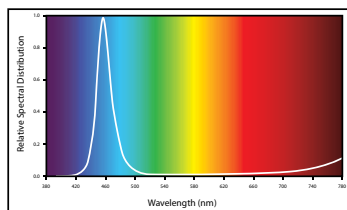

LED Reflector MariGlo

The MariGlo LED light unit provides an energy efficient lighting solution that enhances the colours of fish in the aquarium while providing a spectrum that enhances coral growth.

Code	Description
59144	LED Reflector MariGlo 25W 60cm w.Blue Twin Cable
59145	LED Reflector MariGlo 40W 90cm w.Blue Twin Cable
59146	LED Reflector MariGlo 50W 120cm w.Blue Twin Cable

Code	Description	Power	Height
MariGlo 60	60cm	12V DC / 25W	Up to 62cm
MariGlo 90	90cm	12V DC / 40W	Up to 92cm
MariGlo 120	120cm	12V DC / 50W	Up to 122cm

blue