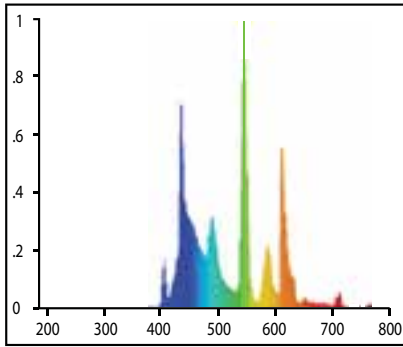

T8 & T5 Fluorescent Tubes

Inspiring Excellence in Fish Care!

Sunlight 1000K

Tropical

Marine Blue

Sunlight tubes produce a natural brilliant white light similar to that produced by the sun. Sunlight provides the basic life cycle requirements of many aquatic animals and plants, whilst enhancing the natural beauty of your aquarium.

Tropical tubes are specifically designed to provide the light plants need to photosynthesise. Converting carbon dioxide to oxygen within aquarium water is one of the key benefits of keeping live aquatic plants and a healthy aquarium.

Marine Blue tubes recreate natural light found at ocean depths, emphasising the fluorescent colours of your fish whilst aiding certain marine invertebrates in the photosynthesis process.