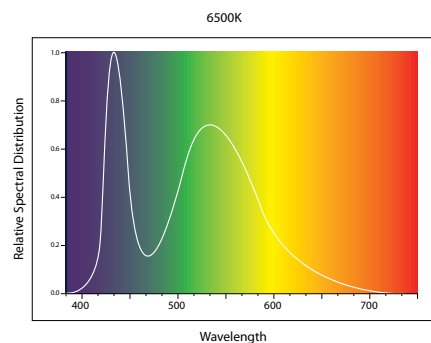

- Provides optimum outputs for most aquarium depths dependant on reflector to tank size ratio
- Provides ideal light requirements for most popular plant species
- Comes with a 3 switch cycle that can alternate between 5W, 8W and both. This allows greater control over brightness to suit the environment in your aquarium, and also can save energy if used at a lower watt
- Sleek and stylish design
- Mounting Kit provided
- Energy efficient lighting option
- Comes in 3 sizes
- LED lighting lasts up to 50,000 hours

Suitable for:

The Range

Code	Description	Kelvin rating of white 5W	nm of white LED's	Kelvin rating of white 8W	8W White	5W White	Total Output
59100	Ecolite 60	6500K	400-750 nm	11000K	2	2	26W
59101	Ecolite 90	6500K	400-750 nm	11000K	3	3	39W
59102	Ecolite 120	6500K	400-750 nm	11000K	4	4	52W