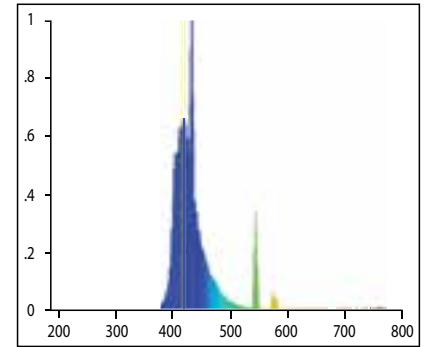

T8 & T5 Fluorescent Tubes

Inspiring Excellence in Fish Care!

Sunlight 1000K

Tropical

Marine Blue

Sunlight tubes produce a natural brilliant white light similar to that produced by the sun. Sunlight provides the basic life cycle requirements of many aquatic animals and plants, whilst enhancing the natural beauty of your aquarium.

Tropical tubes are specifically designed to provide the light plants need to photosynthesise. Converting carbon dioxide to oxygen within aquarium water is one of the key benefits of keeping live aquatic plants and a healthy aquarium.

Marine Blue tubes recreate natural light found at ocean depths, emphasising the fluorescent colours of your fish whilst aiding certain marine invertebrates in the photosynthesis process.