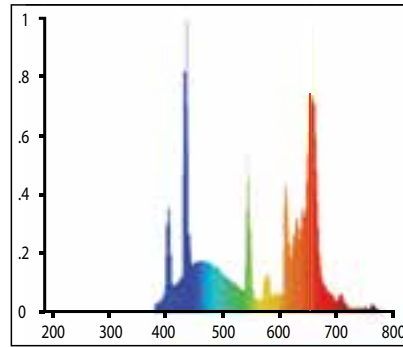

T8 & T5 Fluorescent Tubes

Inspiring Excellence in Fish Care!

Sunlight 1000K

Tropical

Marine Blue

Sunlight tubes produce a natural brilliant white light similar to that produced by the sun. Sunlight provides the basic life cycle requirements of many aquatic animals and plants, whilst enhancing the natural beauty of your aquarium.

Tropical tubes are specifically designed to provide the light plants need to photosynthesise. Converting carbon dioxide to oxygen within aquarium water is one of the key benefits of keeping live aquatic plants and a healthy aquarium.

Marine Blue tubes recreate natural light found at ocean depths, emphasising the fluorescent colours of your fish whilst aiding certain marine invertebrates in the photosynthesis process.