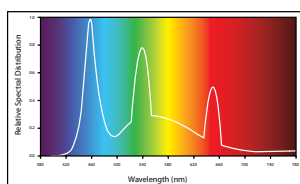

Reflectors

LED Reflector EcoGlo

The EcoGlo LED light unit provides an energy efficient lighting solution that is a suitable replacement for traditional T8 fluorescent light units.

Code	Description
59092	LED Reflector EcoGlo 15W/45cm
59097	LED Reflector EcoGlo 21W/60cm
59098	LED Reflector EcoGlo 29W/90cm
59099	LED Reflector EcoGlo 36W/120cm

Suitable for:

Code	Length	Power	Height
EcoGlo 45	43cm	12V DC / 15W	Up to 46cm
EcoGlo 60	57.5cm	12V DC / 21W	Up to 62cm
EcoGlo 90	87.5cm	12V DC / 29W	Up to 92cm
EcoGlo 120	117cm	12V DC / 36W	Up to 122cm

LED Reflector TropicGlo

The TropicGlo LED light unit provides an energy efficient lighting solution that creates a visually stunning spectrum for enhancing the colours of fish and ornaments within the aquarium.

Code	Description
59140	LED Reflector TropicGlo 13W/45cm w.Blue
59141	LED Reflector TropicGlo 18/ 60cm w.Blue
59142	LED Reflector TropicGlo 28W/90cm w.Blue
59143	LED Reflector TropicGlo 37W/120cm w.Blue

white

Suitable for:

Code	Length	Power	Height
TropicGlo 45	45cm	12V DC / 13W	Up to 46cm
TropicGlo 60	60cm	12V DC / 18W	Up to 62cm
TropicGlo 90	90cm	12V DC / 28W	Up to 92cm
TropicGlo 120	120cm	12V DC / 37W	Up to 122cm