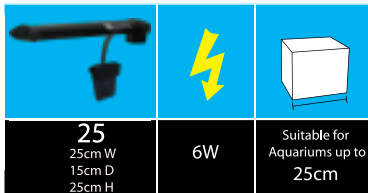

AquaNano LED

Code	Description
56160-LED	AquaNano 25 LED
56161-LED	AquaNano 30 LED
56162-LED	AquaNano 40 LED

Suitable for: