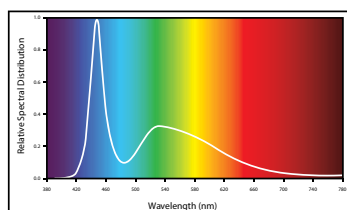

LED Reflector PlantGlo

The PlantGlo LED light unit provides an energy efficient lighting solution that enhances the colours of fish in the aquarium while providing a spectrum that enhances plant growth.

Code	Description
59162	LED Reflector PlantGlo 18W 45cm
59164	LED Reflector PlantGlo 26W 60cm
59166	LED Reflector PlantGlo 38W 90cm
59168	LED Reflector PlantGlo 49W 120cm

Code	Description	Power	Height
PlantGlo 45	43cm	12V DC / 18W	Up to 46cm
PlantGlo 60	57.5cm	12V DC / 26W	Up to 62cm
PlantGlo 90	87.5cm	12V DC / 38W	Up to 92cm
PlantGlo 120	117.5cm	12V DC / 49W	Up to 122cm

Suitable for:

LED Reflector MariGlo

The MariGlo LED light unit provides an energy efficient lighting solution that enhances the colours of fish in the aquarium while providing a spectrum that enhances coral growth.

Code	Description
59144	LED Reflector MariGlo 25W 60cm w.Blue Twin Cable
59145	LED Reflector MariGlo 40W 90cm w.Blue Twin Cable
59146	LED Reflector MariGlo 50W 120cm w.Blue Twin Cable

Code	Description	Power	Height
MariGlo 60	60cm	12V DC / 25W	Up to 62cm
MariGlo 90	90cm	12V DC / 40W	Up to 92cm
MariGlo 120	120cm	12V DC / 50W	Up to 122cm

white

Suitable for: