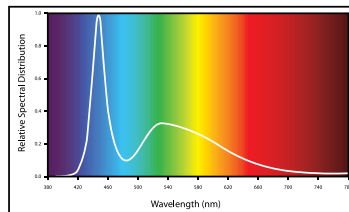

LED Reflector ReefGlo

The ReefGlow LED lighting from Aqua One provides high intensity lighting with a spectrum that enhances the colours of fish and corals but also provides optimum lighting conditions for coral growth. Using 3W LED emitters, the ReefGlow LED provides both intensity and penetration for larger aquariums.

Code	Description
59147	LED Reflector ReefGlo 60, 72W, 66cm W.blue Twin Cable
59148	LED Reflector ReefGlo 90,144W, 96cm W.blue Twin Cable
59149	LED Reflector ReefGlo 120, 180W, 126cm W.blue Twin Cable

ReefGlo 60	66cm	15V DC / 72W	Up to 60 cm
ReefGlo 90	96cm	15V DC / 144W	Up to 90 cm
ReefGlo 120	126cm	18.5V DC / 180W	Up to 120 cm

white