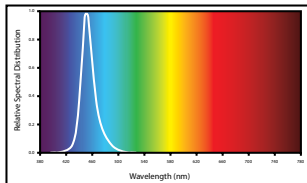

Reflectors

LED Reflector EcoGlo

The EcoGlo LED light unit provides an energy efficient lighting solution that is a suitable replacement for traditional T8 fluorescent light units.

Code	Description
59092	LED Reflector EcoGlo 15W/45cm
59097	LED Reflector EcoGlo 21W/60cm
59098	LED Reflector EcoGlo 29W/90cm
59099	LED Reflector EcoGlo 36W/120cm

blue