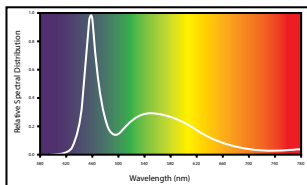

Reflectors

LED Reflector EcoGlo

The EcoGlo LED light unit provides an energy efficient lighting solution that is a suitable replacement for traditional T8 fluorescent light units.

Code	Description
59092	LED Reflector EcoGlo 15W/45cm
59097	LED Reflector EcoGlo 21W/60cm
59098	LED Reflector EcoGlo 29W/90cm
59099	LED Reflector EcoGlo 36W/120cm

white

Suitable for:

Code	Length	Power	Height
EcoGlo 45	43cm	12V DC / 15W	Up to 46cm
EcoGlo 60	57.5cm	12V DC / 21W	Up to 62cm
EcoGlo 90	87.5cm	12V DC / 29W	Up to 92cm
EcoGlo 120	117cm	12V DC / 36W	Up to 122cm

LED Reflector TropicGlo

The TropicGlo LED light unit provides an energy efficient lighting solution that creates a visually stunning spectrum for enhancing the colours of fish and ornaments within the aquarium.

Code	Description
59140	LED Reflector TropicGlo 13W/45cm w.Blue
59141	LED Reflector TropicGlo 18/ 60cm w.Blue
59142	LED Reflector TropicGlo 28W/90cm w.Blue
59143	LED Reflector TropicGlo 37W/120cm w.Blue

Suitable for:

Code	Length	Power	Height
TropicGlo 45	45cm	12V DC / 13W	Up to 46cm
TropicGlo 60	60cm	12V DC / 18W	Up to 62cm
TropicGlo 90	90cm	12V DC / 28W	Up to 92cm
TropicGlo 120	120cm	12V DC / 37W	Up to 122cm