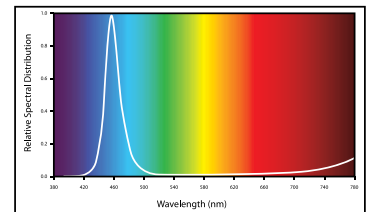

blue

Suitable for:

CoralPower T5 Light

The CoralPower gives light intensity for light loving species and allowing flexibility in the overall spectrum by using different combinations of tubes to achieve the look you are after!

- Mounting bracket included!
- Complete light unit with tube supplied
- Provides optimum spectrum for coral growth
- Holds 4 or 8 tubes!

Suitable for: