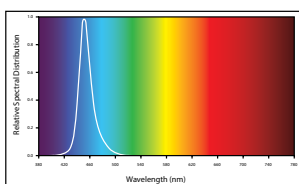

LED Reflector TropicGlo

The TropicGlo LED light unit provides an energy efficient lighting solution that creates a visually stunning spectrum for enhancing the colours of fish and ornaments within the aquarium.

Code	Description
59140	LED Reflector TropicGlo 13W/45cm w.Blue
59141	LED Reflector TropicGlo 18/ 60cm w.Blue
59142	LED Reflector TropicGlo 28W/90cm w.Blue
59143	LED Reflector TropicGlo 37W/120cm w.Blue

blue