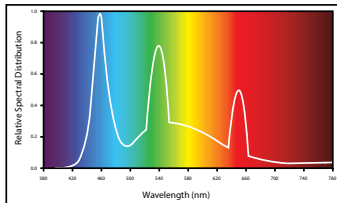

LED Reflector PlantGlo

The PlantGlo LED light unit provides an energy efficient lighting solution that enhances the colours of fish in the aquarium while providing a spectrum that enhances plant growth.

Code	Description
59162	LED Reflector PlantGlo 18W 45cm
59164	LED Reflector PlantGlo 26W 60cm
59166	LED Reflector PlantGlo 38W 90cm
59168	LED Reflector PlantGlo 49W 120cm

Code	Description	Power	Height
PlantGlo 45	43cm	12V DC / 18W	Up to 46cm
PlantGlo 60	57.5cm	12V DC / 26W	Up to 62cm
PlantGlo 90	87.5cm	12V DC / 38W	Up to 92cm
PlantGlo 120	117.5cm	12V DC / 49W	Up to 122cm

Peaks: 453nm, 540nm, 650nm