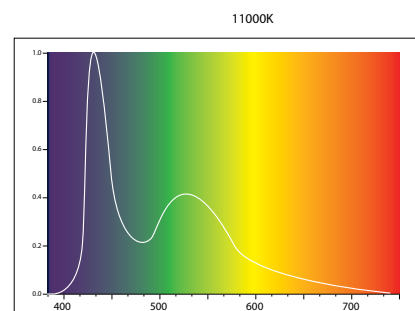

- Provides optimum outputs for most aquarium depths dependant on reflector to tank size ratio
- Provides ideal light requirements for most popular plant species
- Comes with a 3 switch cycle that can alternate between 5W, 8W and both. This allows greater control over brightness to suit the environment in your aquarium, and also can save energy if used at a lower watt
- Sleek and stylish design
- Mounting Kit provided
- Energy efficient lighting option
- Comes in 3 sizes
- LED lighting lasts up to 50,000 hours

Suitable for:

The Range

Code	Description	Kelvin rating of white 5W	nm of white LED's	Kelvin rating of white 8W	8W White	5W White	Total Output
59100	Ecolite 60	6500K	400-750 nm	11000K	2	2	26W
59101	Ecolite 90	6500K	400-750 nm	11000K	3	3	39W
59102	Ecolite 120	6500K	400-750 nm	11000K	4	4	52W